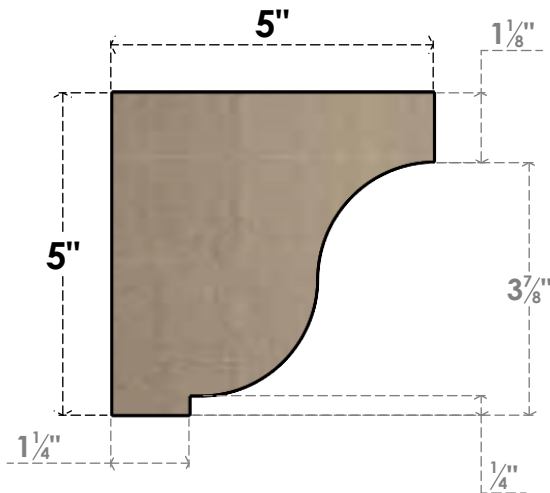

ITEM NUMBER: CORU05X05X05VANRCPR

5"W X 5"D X 5"H SERIES 1 WIDE VAN BUREN ROUGH CEDAR TIMBERTHANE
FAUX WOOD CORBEL, PRIMED

SIDE PROFILE

FRONT PROFILE

ISOMETRIC

EKENA MILLWORK
2300 WEST MAIN ST.
CLARKSVILLE, TX 75426
TOLL FREE: 866-607-0453
WWW.EKENAMILLWORK.COM

NOTES

1. INSTALLATION TO BE COMPLETED IN ACCORDANCE WITH MANUFACTURER'S SPECIFICATIONS.
2. DRAWING MAY NOT BE TO SCALE
3. THIS DRAWING IS INTENDED FOR DESIGN AND PLANNING PURPOSES ONLY.
4. ALL INFORMATION CONTAINED HEREIN WAS CURRENT AT THE TIME OF DEVELOPMENT BUT MUST BE REVIEWED AND APPROVED BY THE PRODUCT MANUFACTURER TO BE CONSIDERED ACCURATE.
5. TIMBERTHANE ARCHITECTURAL PRODUCTS ARE MADE FROM HIGH DENSITY URETHANE AND COME FACTORY PRIMED