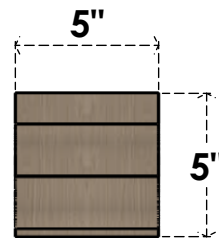

ITEM NUMBER: CORU05X05X05VANRCPR

5"W X 5"D X 5"H SERIES 1 WIDE VAN BUREN ROUGH CEDAR TIMBERTHANE
FAUX WOOD CORBEL, PRIMED

SIDE PROFILE

FRONT PROFILE

ISOMETRIC

EKENA MILLWORK
2300 WEST MAIN ST.
CLARKSVILLE, TX 75426
TOLL FREE: 866-607-0453
WWW.EKENAMILLWORK.COM