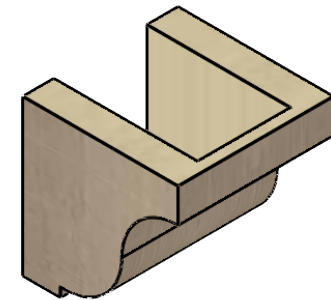

ITEM NUMBER: CORU05X05X05VANRCPR

5"W X 5"D X 5"H SERIES 1 WIDE VAN BUREN ROUGH CEDAR TIMBERTHANE
FAUX WOOD CORBEL, PRIMED

SIDE PROFILE

FRONT PROFILE

ISOMETRIC

EKENA MILLWORK
2300 WEST MAIN ST.
CLARKSVILLE, TX 75426
TOLL FREE: 866-607-0453
WWW.EKENAMILLWORK.COM

NOTES

1. INSTALLATION TO BE COMPLETED IN ACCORDANCE WITH MANUFACTURER'S SPECIFICATIONS.
2. DRAWING MAY NOT BE TO SCALE
3. THIS DRAWING IS INTENDED FOR DESIGN AND PLANNING PURPOSES ONLY.
4. ALL INFORMATION CONTAINED HEREIN WAS CURRENT AT THE TIME OF DEVELOPMENT BUT MUST BE REVIEWED AND APPROVED BY THE PRODUCT MANUFACTURER TO BE CONSIDERED ACCURATE.
5. TIMBERTHANE ARCHITECTURAL PRODUCTS ARE MADE FROM HIGH DENSITY URETHANE AND COME FACTORY PRIMED